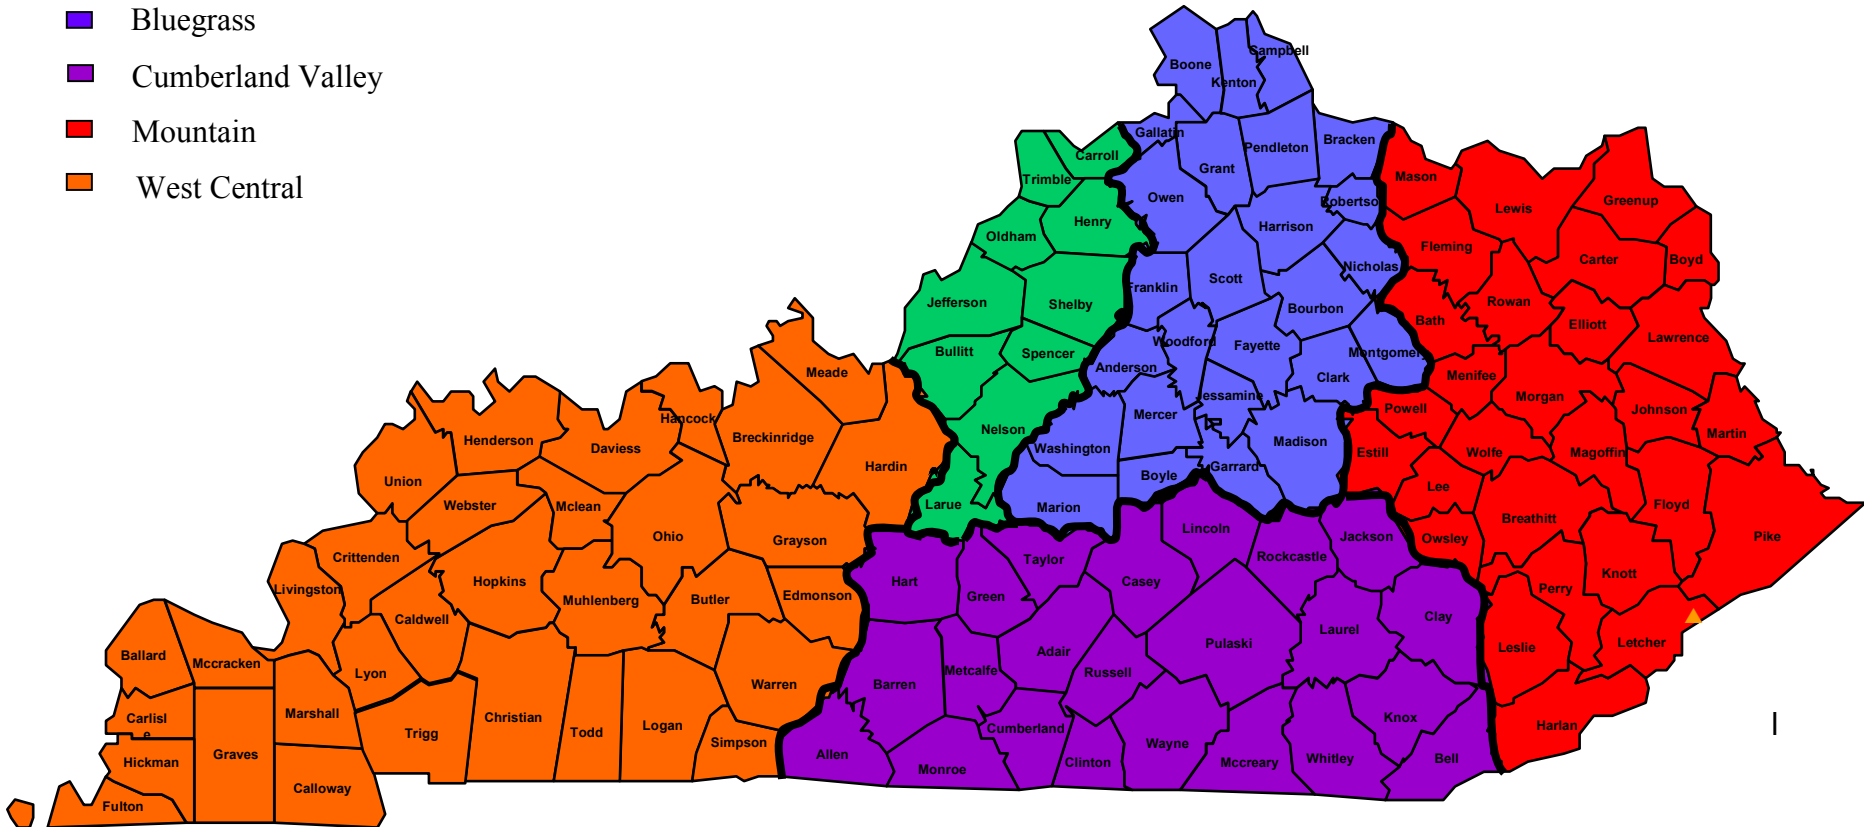

Kentucky Society for Respiratory Care

District Breakdown

- Jefferson
- Bluegrass
- Cumberland Valley
- Mountain
- West Central

Kentucky Society for Respiratory Care

Mountain District

Kentucky Society for Respiratory Care

Cumberland Valley District

Kentucky Society for Respiratory Care

West Central District

Kentucky Society for Respiratory Care

Bluegrass District

Kentucky Society for Respiratory Care

Jefferson District