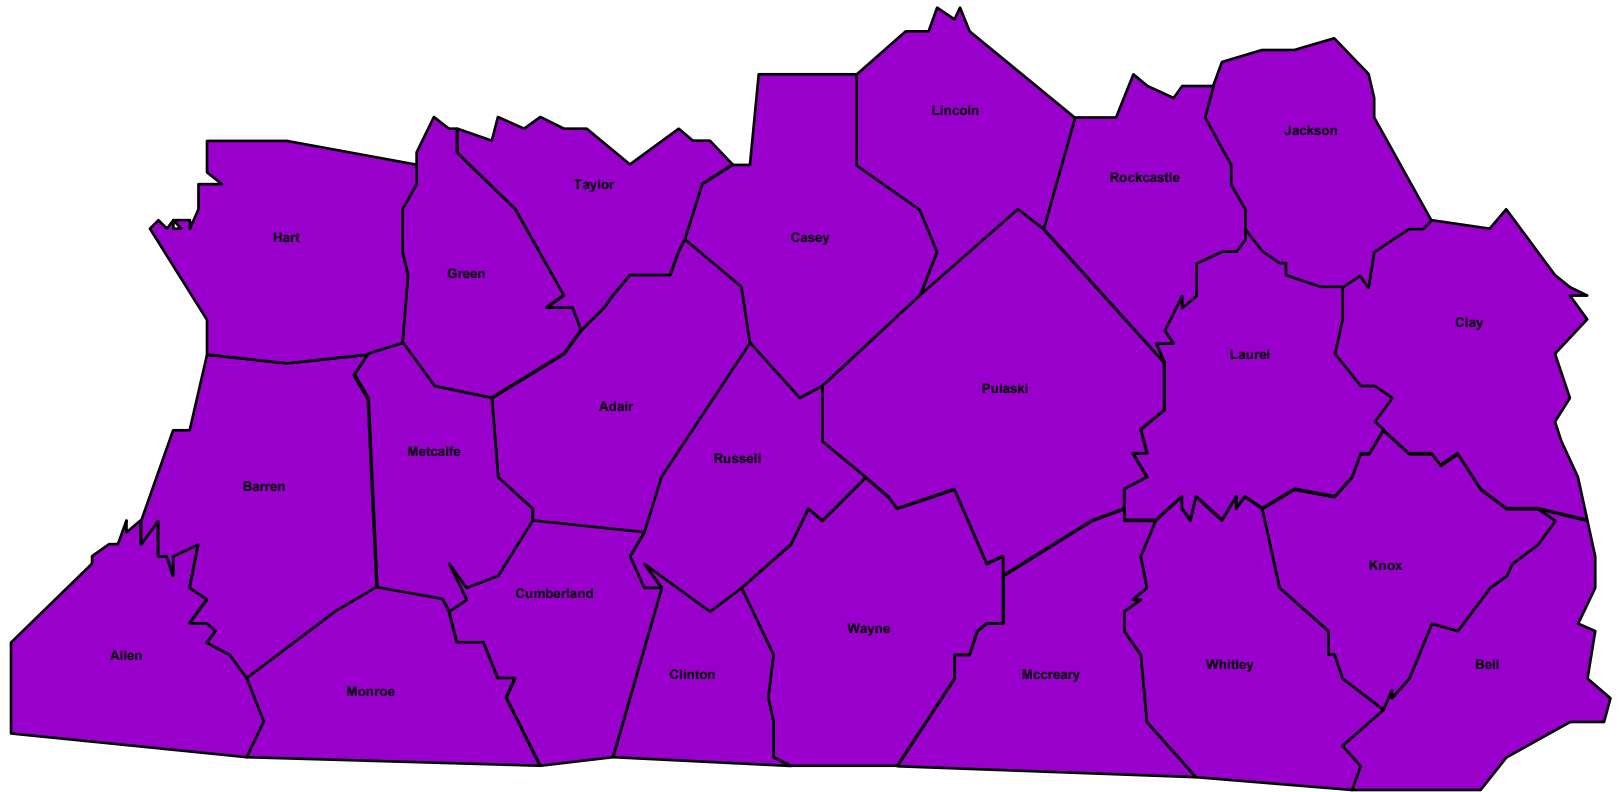

Kentucky Society for Respiratory Care

District Breakdown

- Jefferson
- Bluegrass
- Cumberland Valley
- Mountain
- West Central

Kentucky Society for Respiratory Care

Mountain District

Kentucky Society for Respiratory Care

Cumberland Valley District

Kentucky Society for Respiratory Care

West Central District

Kentucky Society for Respiratory Care

Bluegrass District

Kentucky Society for Respiratory Care

Jefferson District