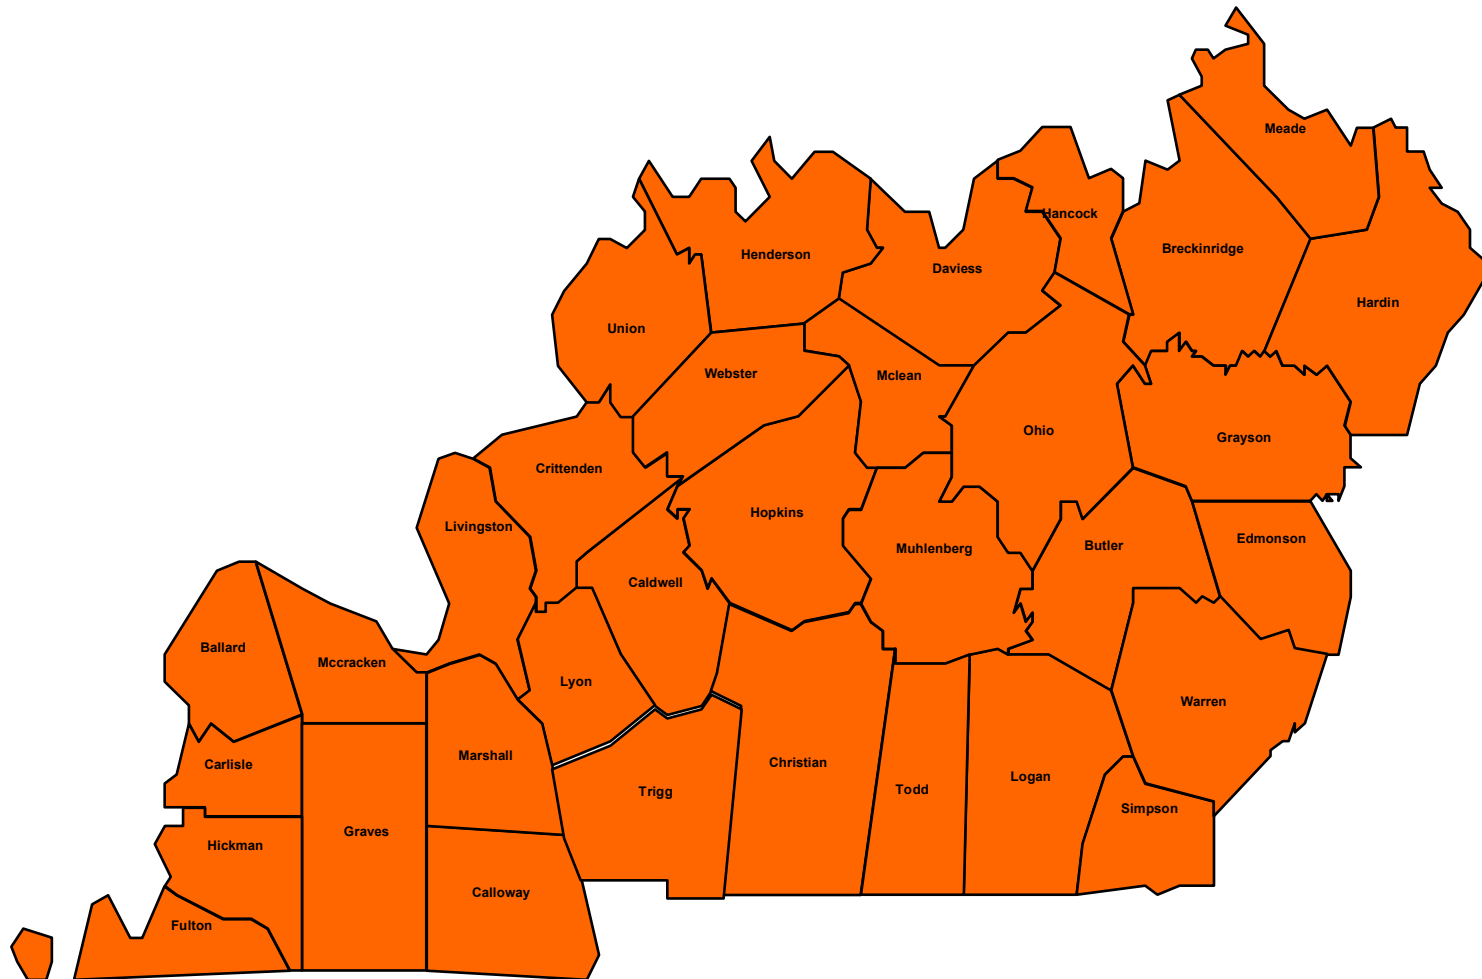

Kentucky Society for Respiratory Care

District Breakdown

- Jefferson
- Bluegrass
- Cumberland Valley
- Mountain
- West Central

Kentucky Society for Respiratory Care

Mountain District

Kentucky Society for Respiratory Care

Cumberland Valley District

Kentucky Society for Respiratory Care

West Central District

Kentucky Society for Respiratory Care

Bluegrass District

Kentucky Society for Respiratory Care

Jefferson District